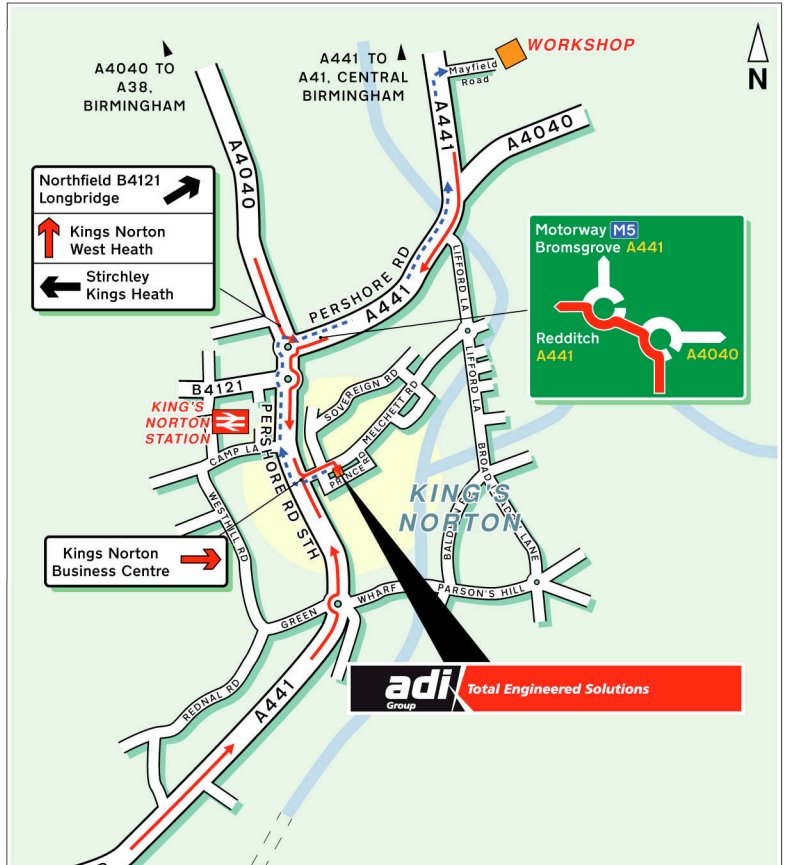

Automation Design & Installation Ltd

1 Melchett Road
Kings Norton Business Centre
Kings Norton
Birmingham B30 3HG

Tel: +44 (0)121 451 2255
Fax: +44 (0)121 459 1415
www.adiltd.co.uk

Public Transport

By Rail, King's Norton Station.
Direct line from Birmingham New Street Station.
Approximately 5 minutes walk away.
For information on train operators and times phone National Rail Enquiries on 0845 7484950.

By Air, Birmingham International Airport.
Approximately 30 minutes drive away.

© Give Way 2006 OS data, PU 100040266, Crown © 2003