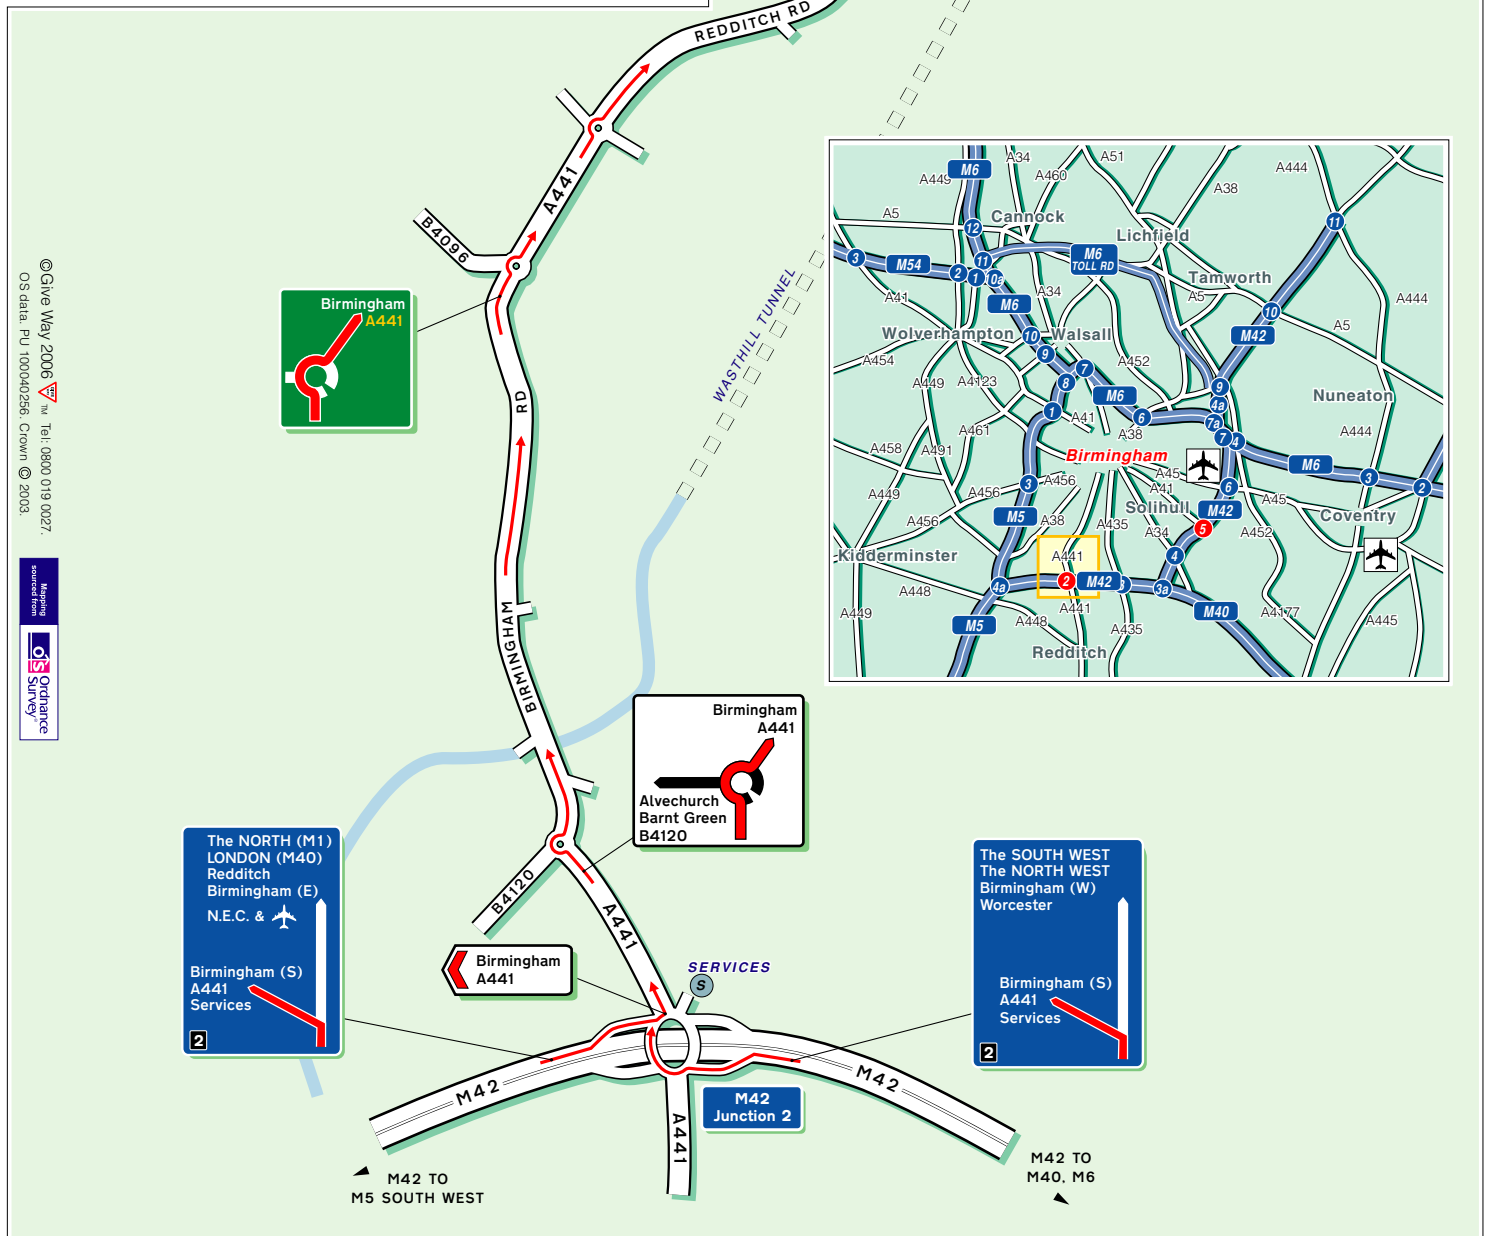

## Public Transport

**By Rail, King's Norton Station.**  
Direct line from Birmingham New Street Station.  
Approximately 5 minutes walk away.  
For information on train operators and times phone National Rail Enquiries on 0845 7484950.

**By Air, Birmingham International Airport.**  
Approximately 30 minutes drive away.

© Give Way 2006  
OS data, PU 100040256, Crown © 2003.