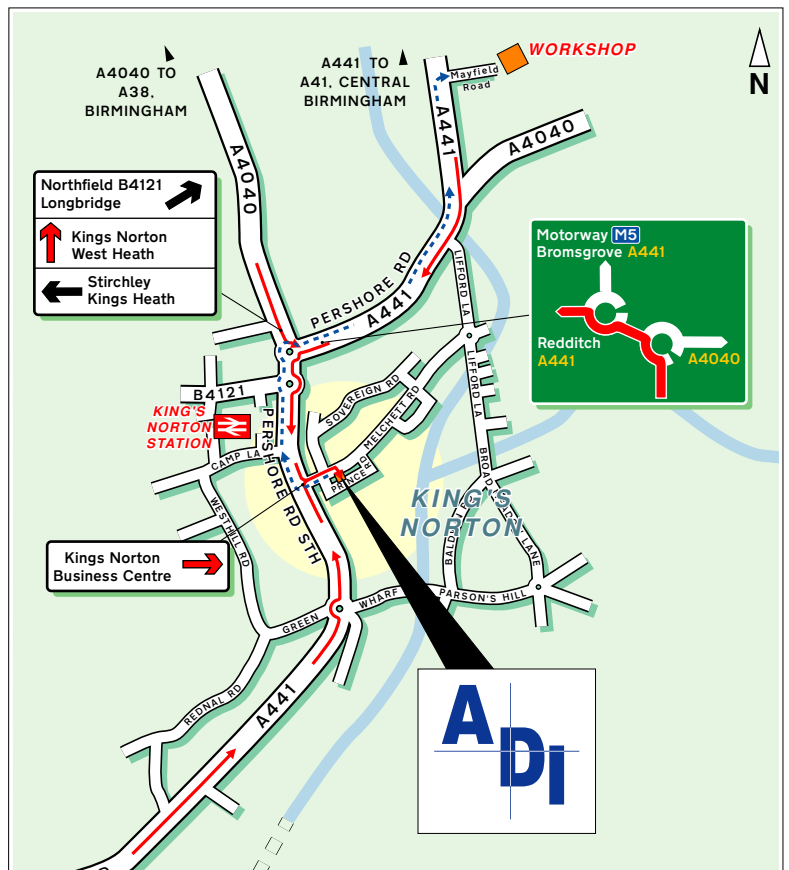

## Public Transport

**By Rail, King's Norton Station.**  
Direct line from Birmingham New Street Station.  
Approximately 5 minutes walk away.  
For information on train operators and times phone National Rail Enquiries on 0845 7484950.

**By Air, Birmingham International Airport.**  
Approximately 30 minutes drive away.

© Give Way 2006  
OS data, PU 100040256, Crown © 2003.